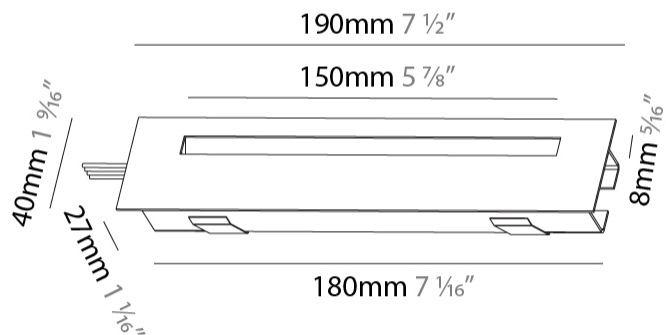

GENERAL

Series: Delight
Subseries: Delight String Step
Brand: Prolicht
Division: Architectural
Mounting Type: Recessed
Mounting Location: Wall
Subcategory: Step Light

PHYSICAL

Shape: Rectangle
Length (mm): 190
Length (in): 7 1/2
Height (mm): 40
Depth (mm): 27
Height (in): 1 9/16
Depth (in): 1 1/16
Ceiling Thickness (mm): 10 / 12 / 15
Ceiling Thickness (in): 3/8 or 1/2 or 9/16
Min. Recessing Depth (mm): 30
Min. Recessing Depth (in): 1 3/16
Light Distribution: Asymmetric
Weight (kg): 0.208
Weight (lbs): 0.4576
Fixture Finish: SSR / BKV / CWI / CRY / HAB / UFT / ITA / RUA / FTG / MYG / LOD / PUS / FRO / FUP / KIA / POP / BLS / SPG / MEY / GOH / GUM / CHC / COM / ABZ / JAG / OBR / MOS / ROR
Fixture Material: Aluminum
Cut-out Measurements: 140mm / 5 1/2" x 34mm / 1 5/16"

ELECTRICAL

Lamp Type: LED (Zhaga Standard)
Input Wattage (W): 2.2
Total Output Wattage (W): 2
Dimming: 0-10V Dimming / Phase Dimming (120Vac Only)
Driver Included: No
Driver Location: Remote
Driver Type: Constant Voltage - 120 / 277Vac
Driver Class: Class 2
Input Voltage (V): 120 - 277
Output Voltage (V): 24

LED

Number of LEDs: 1
Color Temperature (°K): 3000 / 3500 / 5000
Max. Delivered Lumen (lm): 60
CRI: >80 CRI
Lamp Life (hrs): 50000

OPTICAL

RATINGS AND CERTIFICATIONS

Certified By: Certified for North American Standards
IP rating: IP20