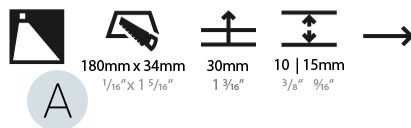

GENERAL

Series: Delight
Subseries: Delight String Step
Brand: Prolicht
Division: Architectural
Mounting Type: Recessed
Mounting Location: Wall
Subcategory: Step Light

PHYSICAL

Shape: Rectangle
Length (mm): 190
Length (in): 7 1/2
Height (mm): 40
Depth (mm): 27
Height (in): 1 9/16
Depth (in): 1 1/16
Ceiling Thickness (mm): 10 / 12 / 15
Ceiling Thickness (in): 3/8 or 1/2 or 9/16
Min. Recessing Depth (mm): 30
Min. Recessing Depth (in): 1 3/16
Light Distribution: Asymmetric
Weight (kg): 0.208
Weight (lbs): 0.4576
Fixture Finish: SSR / BKV / CWI / CRY / HAB / UFT / ITA / RUA / FTG / MYG / LOD / PUS / FRO / FUP / KIA / POP / BLS / SPG / MEY / GOH / GUM / CHC / COM / ABZ / JAG / OBR / MOS / ROR
Fixture Material: Aluminum
Cut-out Measurements: 140mm / 5 1/2" x 34mm / 1 5/16"

ELECTRICAL

Lamp Type: LED (Zhaga Standard)
Input Wattage (W): 2.2
Total Output Wattage (W): 2
Dimming: 0-10V Dimming / Phase Dimming (120Vac Only)
Driver Included: No
Driver Location: Remote
Driver Type: Constant Voltage - 120 / 277Vac
Driver Class: Class 2
Input Voltage (V): 120 - 277
Output Voltage (V): 24

LED

Number of LEDs: 1
Color Temperature (°K): 3000 / 3500 / 5000
Max. Delivered Lumen (lm): 60
CRI: >80 CRI
Lamp Life (hrs): 50000

OPTICAL

RATINGS AND CERTIFICATIONS

Certified By: Certified for North American Standards
IP rating: IP20